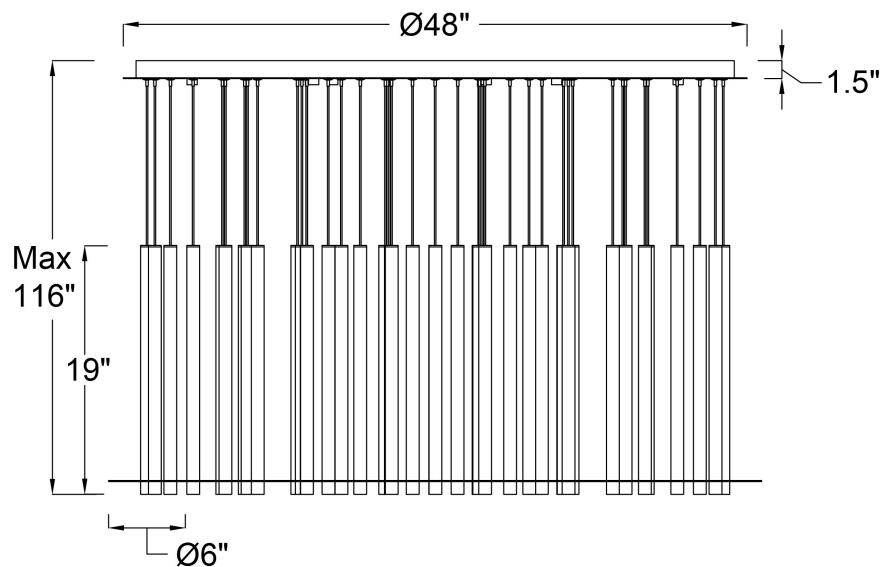

Fixtures weighing 35lbs. or more must be supported and installed independently of the ceiling outlet (junction) box and require additional support in the ceiling where the fixture is being installed.